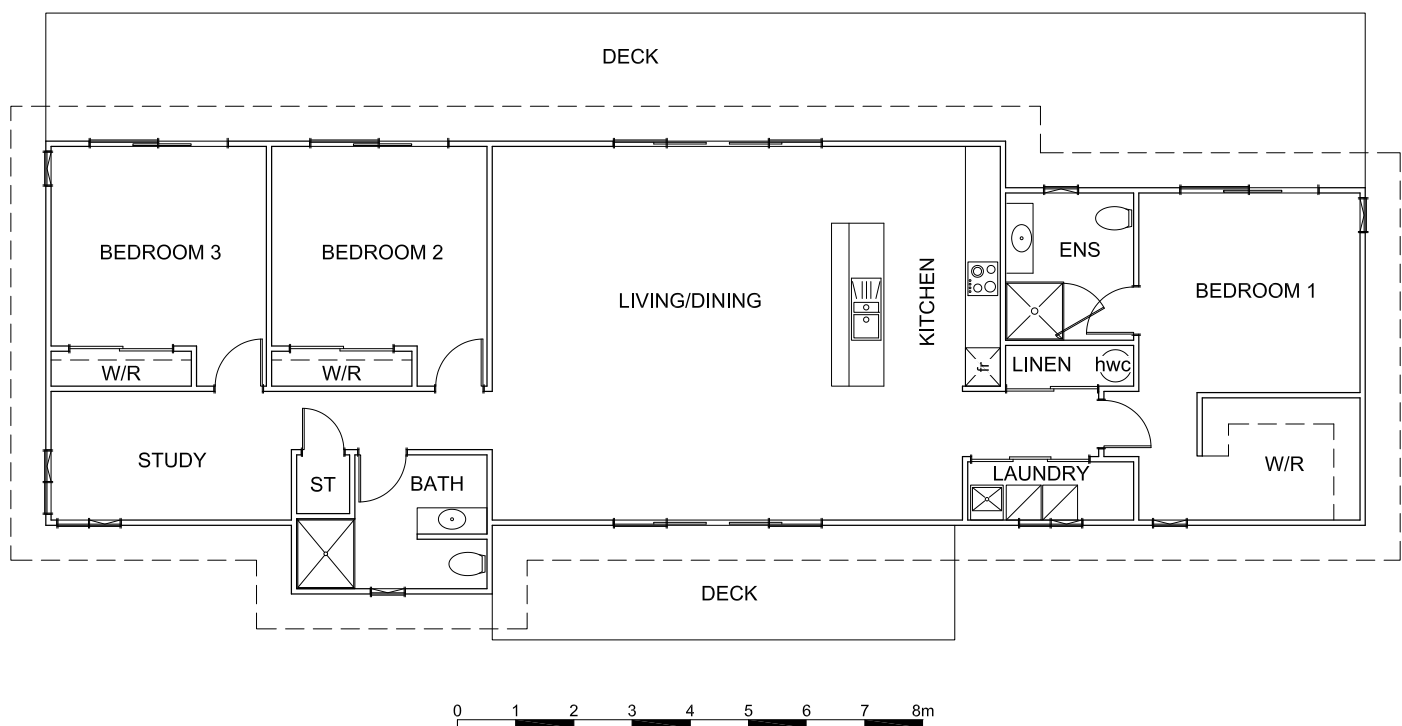

LIFESTYLE SERIES
UD149

149M² FLOOR AREA 3 2 1 0

© 2016 All rights reserved Grove Lifestyle Homes Limited