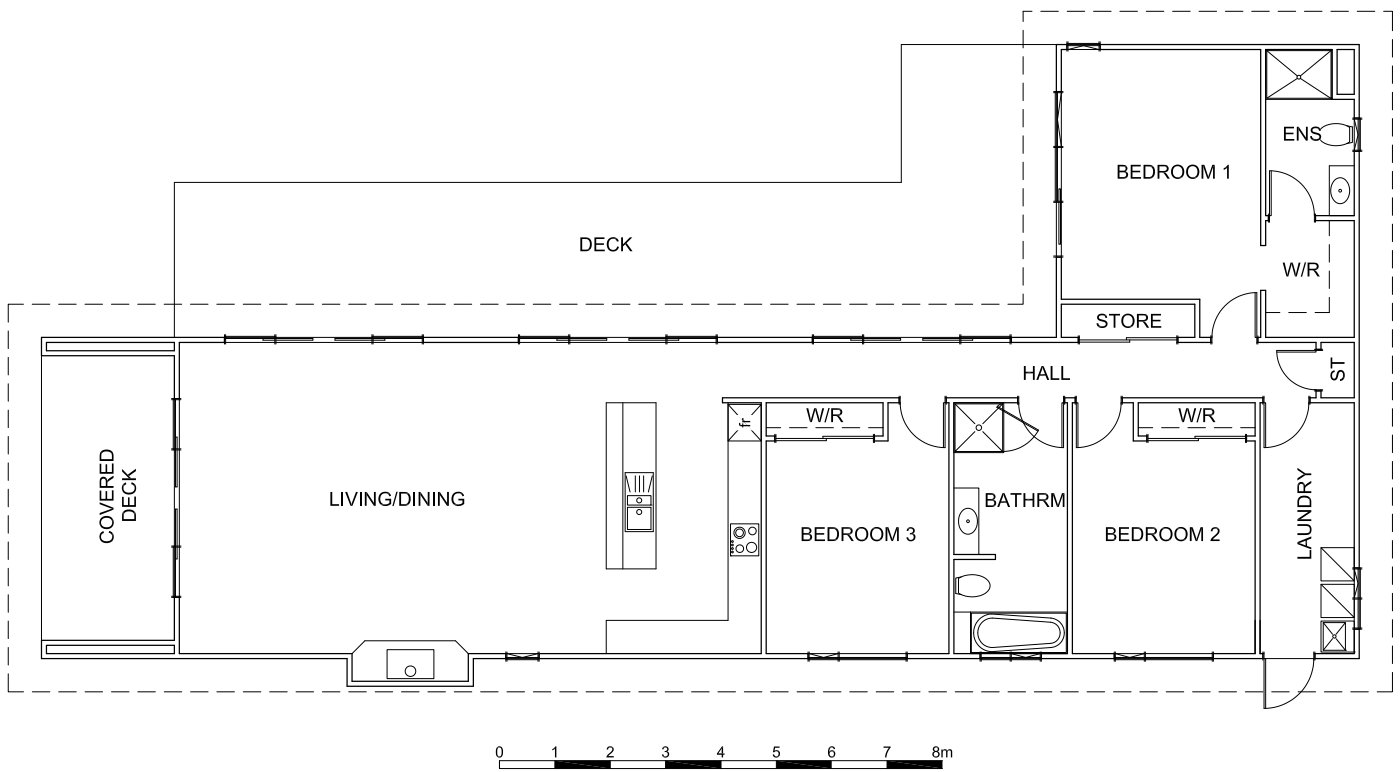

LIFESTYLE SERIES  
**UD155**

155M<sup>2</sup> FLOOR AREA    3    1    1    0

© 2016 All rights reserved Grove Lifestyle Homes Limited