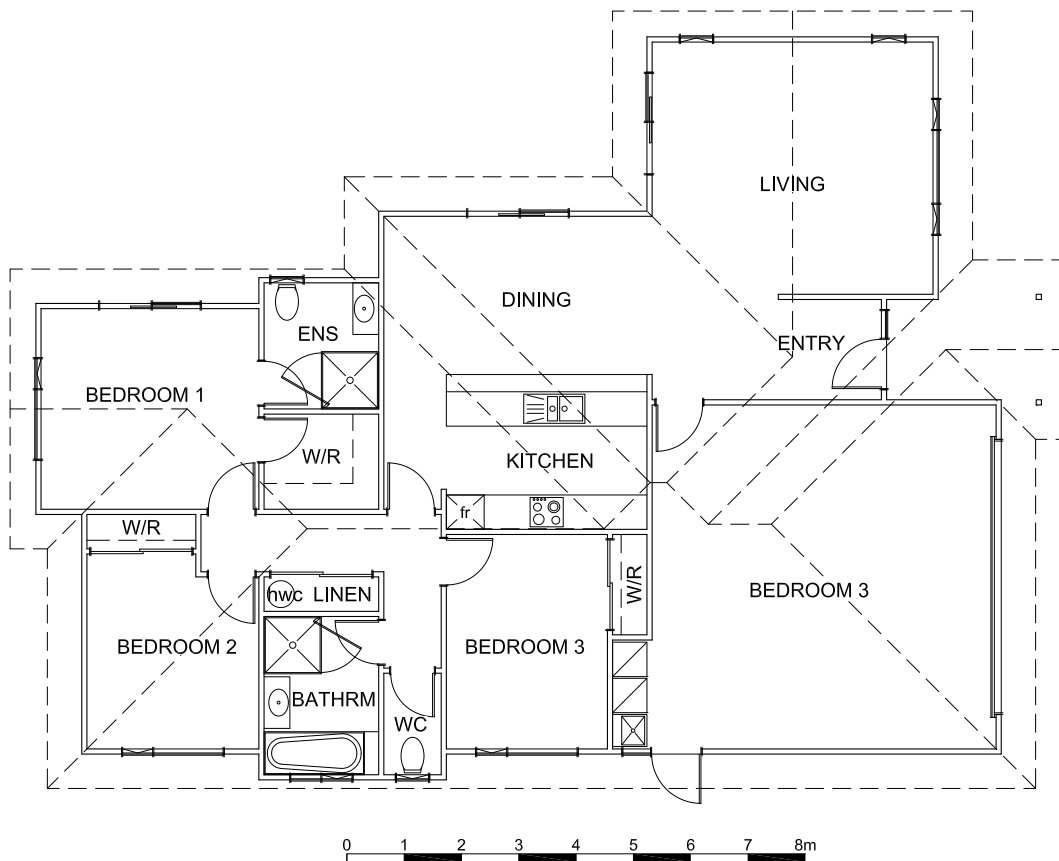

LIFESTYLE SERIES  
**UD159**

159M<sup>2</sup> FLOOR AREA 3 2 1 2

© 2016 All rights reserved Grove Lifestyle Homes Limited