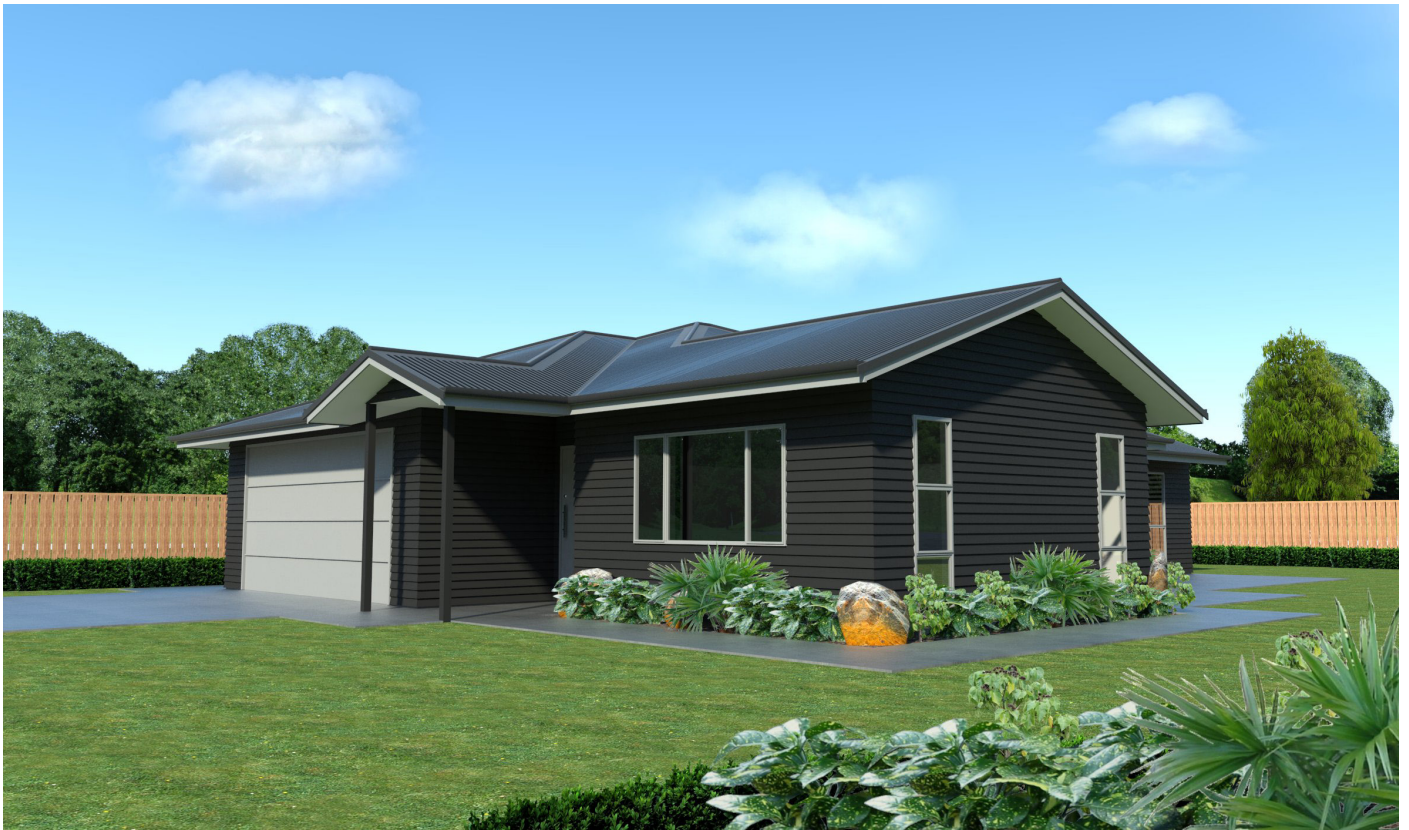

LIFESTYLE SERIES  
**UD159**

159M<sup>2</sup> FLOOR AREA 3 2 1 2

© 2016 All rights reserved Grove Lifestyle Homes Limited